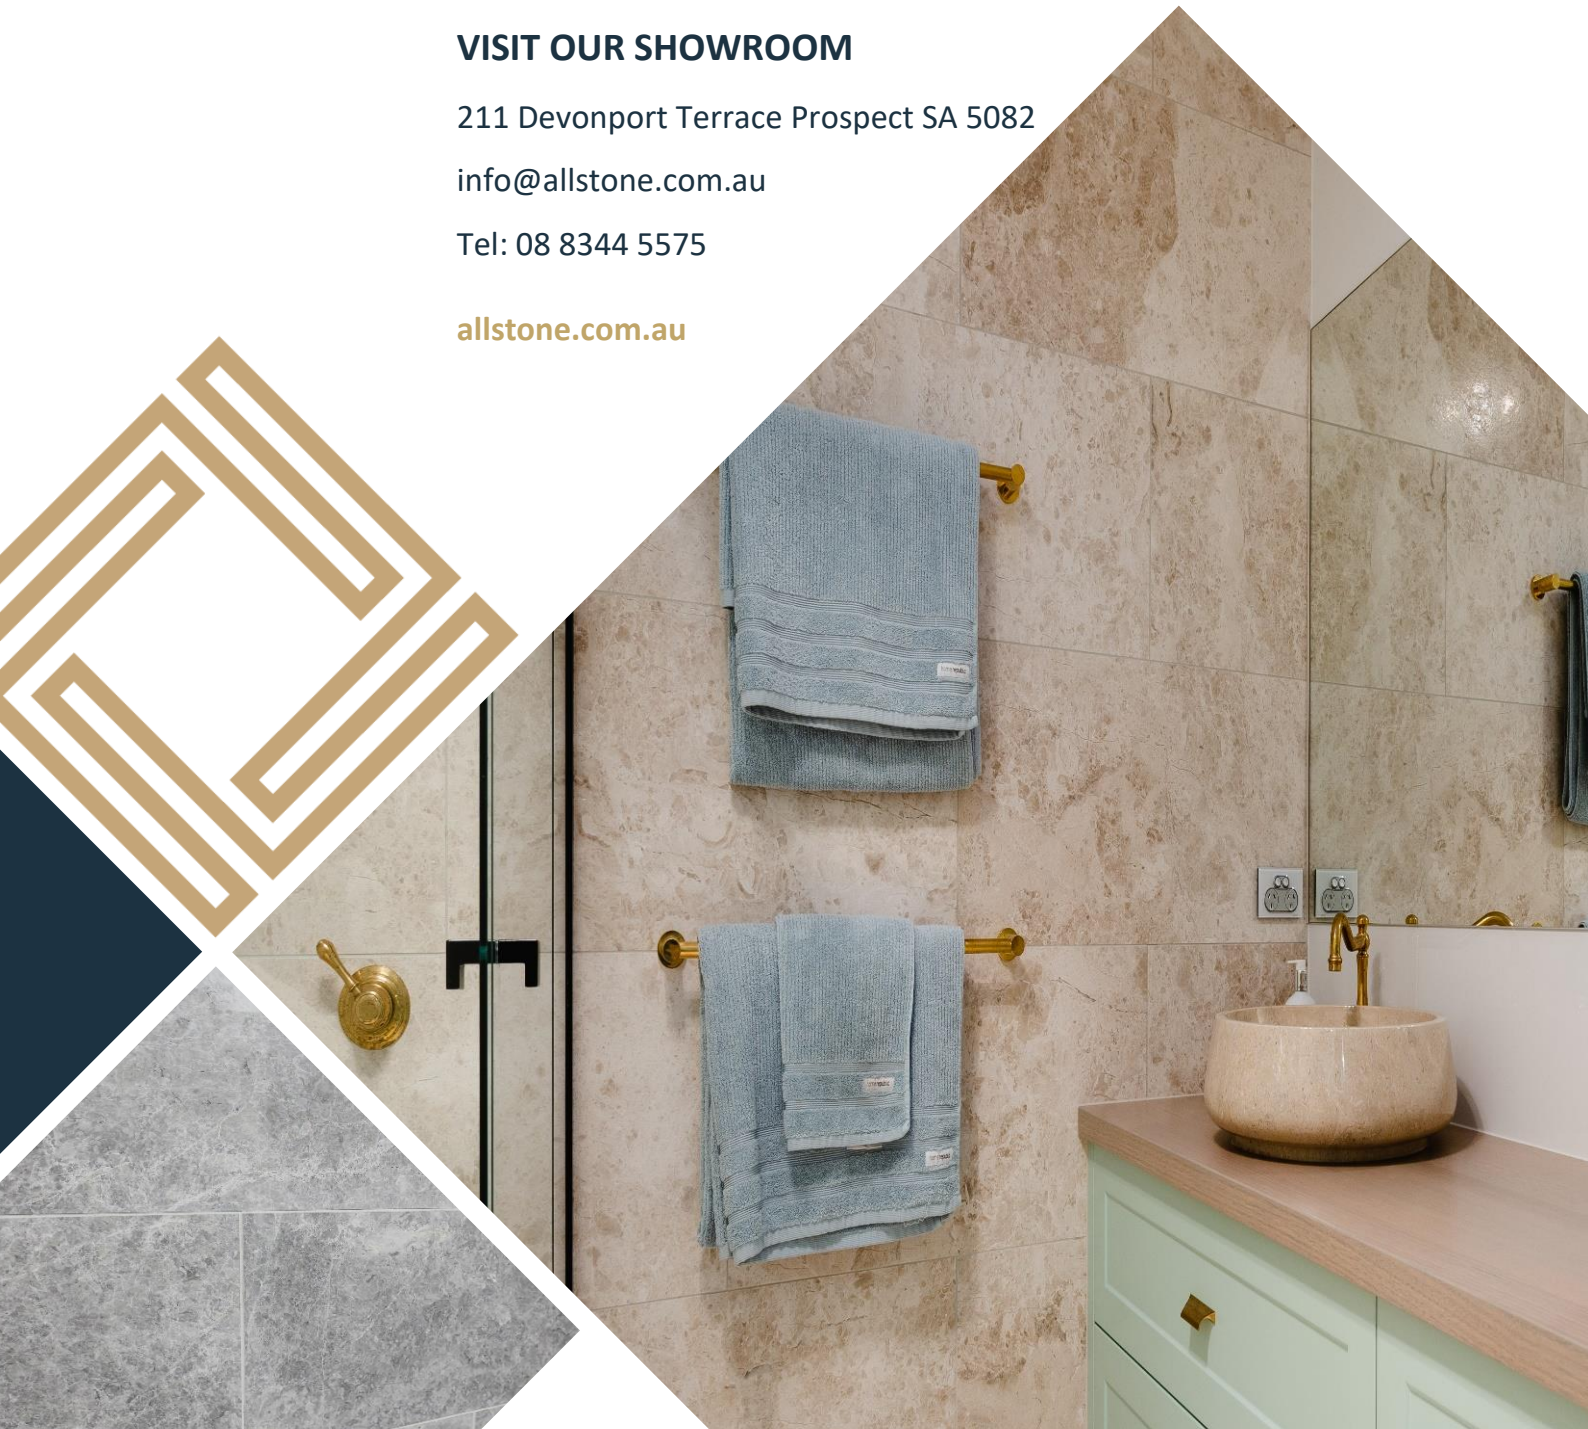

VISIT OUR SHOWROOM

211 Devonport Terrace Prospect SA 5082

info@allstone.com.au

Tel: 08 8344 5575

allstone.com.au