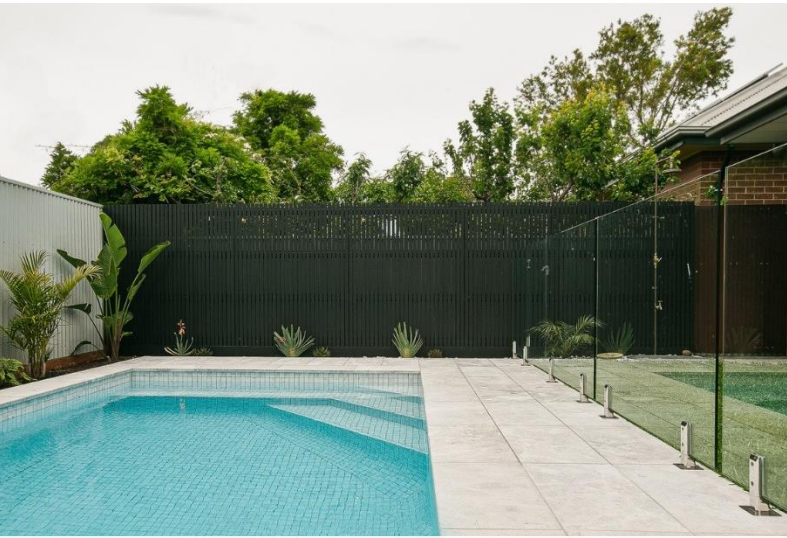

SAWN

TUMBLED

BULLNOSE

Travertine Marble Pearl Pavers & Coping