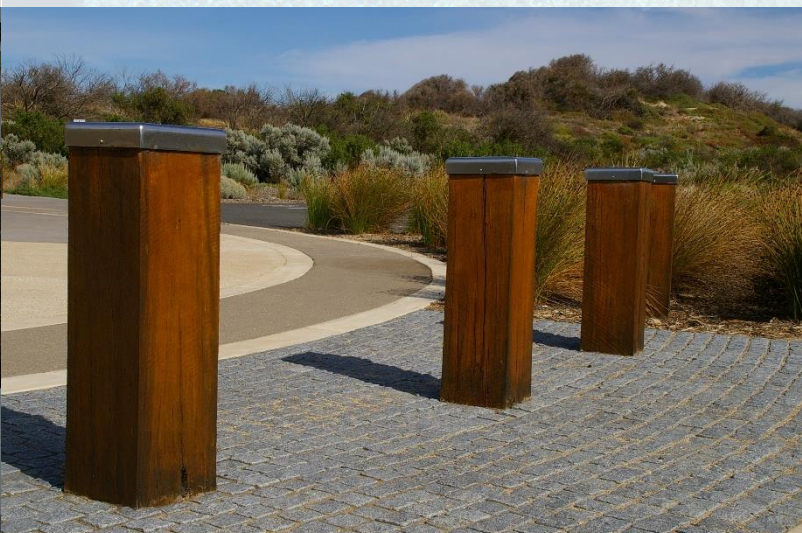

Granite Grey Cobblestones

Please note in addition to specifying a product, the installation pattern and pointing style should also be specified. Please contact us if you would like further information.